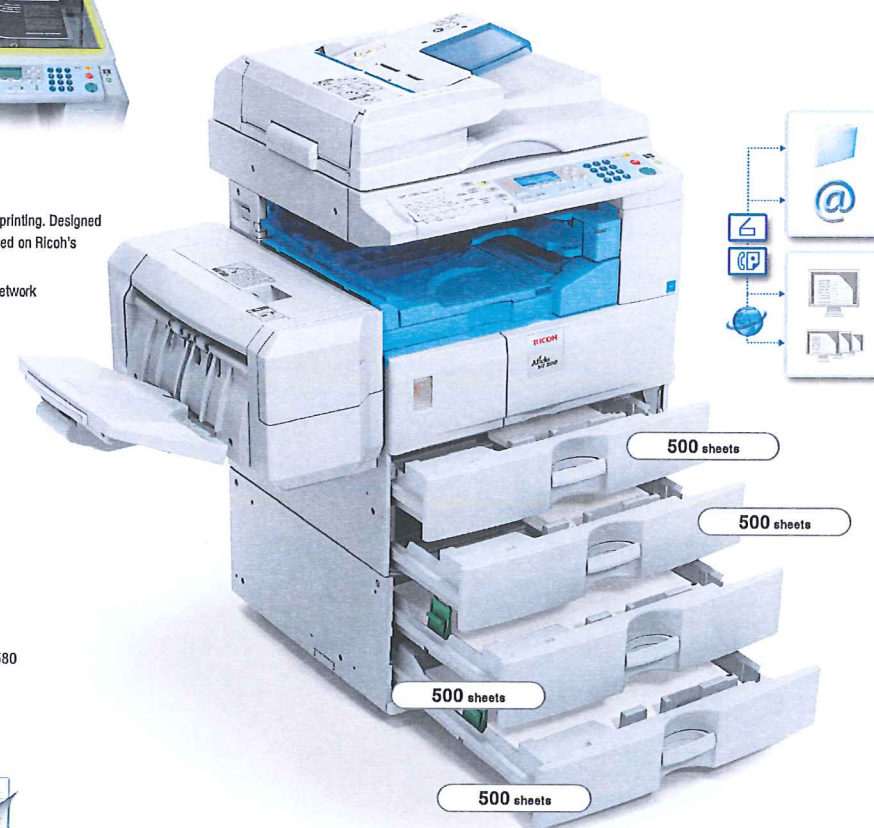

With the Environment in Mind

Like all Ricoh products, the Aficio™MP 2580 reflects Ricoh's commitment to the environment with the usage of toxic free materials*, limited ozone & noise emission and low energy toner production. The Aficio™MP 2580 goes even further and offers eco friendly standard duplexing.